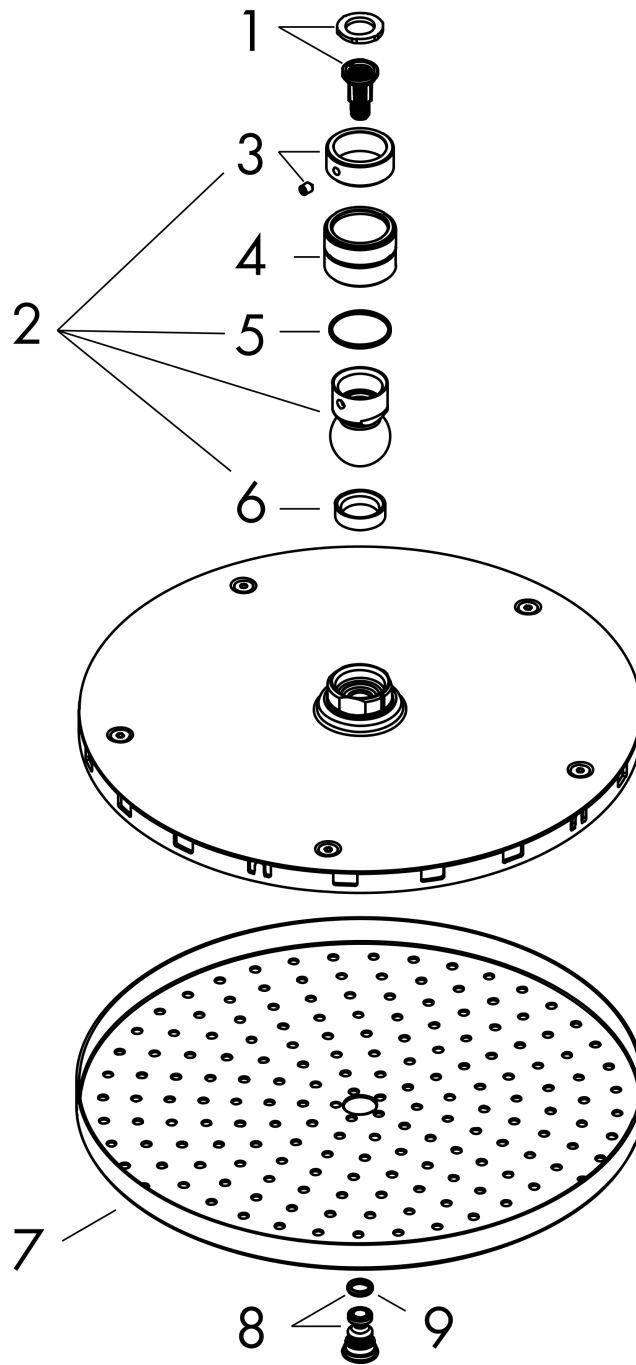

Raindance S

Overhead shower 240 1jet PowderRain

Finish: **Matt Black** Article Number: **27623670**

Description

product features

- shower head size: 240 mm
- spray type: PowderRain
- ball-joint: overhead shower angle adjustable
- material spray disc: metal
- maximum flow rate at 3 bar: 18,1 l/min
- flow rate PowderRain spray (at 3 bar): 18,1 l/min
- function from: 11,8 l/min
- minimum flow pressure: 1,1 bar
- spray disc removable for cleaning
- installation: ceiling or wall
- connection thread G ½
- connection dimension: DN15
- suitable for continuous flow water heaters

Technology

Product image

Scale drawing

Raindance S

Overhead shower 240 1jet PowderRain

Finish: **Matt Black** Article Number: **27623670**

Flowchart

The consumption was measured in combination with the appropriate fittings (thermostat/mixer/in-wall valve) to reflect actual application in practice.

Raindance S
Overhead shower 240 1jet PowderRain
 Finish: **Matt Black** Article Number: **27623670**

Exploded Drawing

Year of production: >02/21

Raindance S
Overhead shower 240 1jet PowderRain
 Finish: **Matt Black** Article Number: **27623670**

Spare part list

Year of production: >02/21

Pos.	Description	Article Number	PC	PU
1	filter	92672000	2	1
2	ball joint	98941670	59	1
3	lock washer	98942670	56	1
4	nut	97958670	52	1
5	lever collar	97536000	2	1
6	seal	97606000	2	1
7	spray body	94589670	0	1
9	O-ring 7x2	98419000	1	1