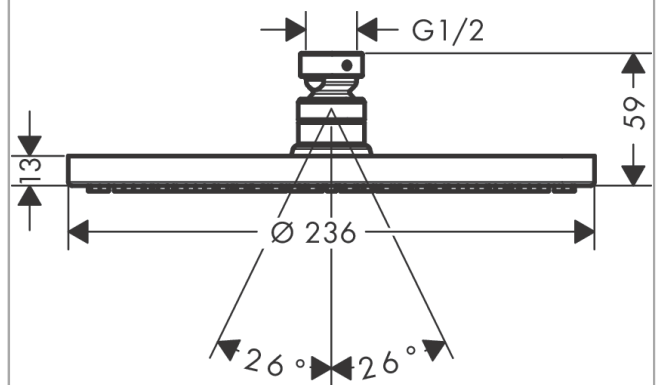

Raindance S

Overhead shower 240 1jet PowderRain

Finish: **Matt Black** Article Number: **27623670**

Description

product features

- shower head size: 240 mm
- spray type: PowderRain
- ball-joint: overhead shower angle adjustable
- material spray disc: metal
- maximum flow rate at 3 bar: 18,1 l/min
- flow rate PowderRain spray (at 3 bar): 18,1 l/min
- function from: 11,8 l/min
- minimum flow pressure: 1,1 bar
- spray disc removable for cleaning
- installation: ceiling or wall
- connection thread G ½
- connection dimension: DN15
- suitable for continuous flow water heaters

Technology

Product image

Scale drawing

Raindance S

Overhead shower 240 1jet PowderRain

Finish: **Matt Black** Article Number: **27623670**

Flowchart

The consumption was measured in combination with the appropriate fittings (thermostat/mixer/in-wall valve) to reflect actual application in practice.

Raindance S
Overhead shower 240 1jet PowderRain
 Finish: **Matt Black** Article Number: **27623670**

Exploded Drawing

Year of production: >02/21

Raindance S
Overhead shower 240 1jet PowderRain
 Finish: **Matt Black** Article Number: **27623670**

Spare part list

Year of production: >02/21

Pos.	Description	Article Number	PC	PU
1	filter	92672000	2	1
2	ball joint	98941670	59	1
3	lock washer	98942670	56	1
4	nut	97958670	52	1
5	lever collar	97536000	2	1
6	seal	97606000	2	1
7	spray body	94589670	0	1
9	O-ring 7x2	98419000	1	1