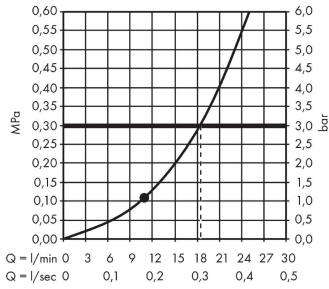

Raindance S

Overhead shower 240 1jet PowderRain

Finish: **Matt Black** Article Number: **27623670**

Description

product features

- shower head size: 240 mm
- spray type: PowderRain
- ball-joint: overhead shower angle adjustable
- material spray disc: metal
- maximum flow rate at 3 bar: 18,1 l/min
- flow rate PowderRain spray (at 3 bar): 18,1 l/min
- function from: 11,8 l/min
- minimum flow pressure: 1,1 bar
- spray disc removable for cleaning
- installation: ceiling or wall
- connection thread G ½
- connection dimension: DN15
- suitable for continuous flow water heaters

Technology

Product image

Scale drawing

Raindance S

Overhead shower 240 1jet PowderRain

Finish: **Matt Black** Article Number: **27623670**

Flowchart

The consumption was measured in combination with the appropriate fittings (thermostat/mixer/in-wall valve) to reflect actual application in practice.